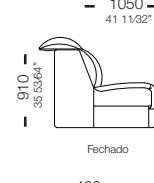

Mod. S/Br. Ass 900mm  
900 x 940 x 850mm

— 1100mm —  
51 316"

— 970mm —  
38 316"

Mod. C/1 Br. Ass. 900mm  
1100 x 970 x 850mm

— 1100mm —  
51 316"

— 940mm —  
37 184"

Mod. S/Br. Ass. 1100mm  
1100 x 940 x 850mm

— 1300mm —  
51 316"

— 970mm —  
38 316"

Mod. C/1 Br. Ass. 1100mm  
1300 x 970 x 850mm

— 1300mm —  
51 316"

— 970mm —  
38 316"

Poltrona  
1300 x 970 x 850mm

— 1100mm —  
43 516"

— 1630mm —  
64 184"

Cheise C/1 Br. Ass. 900  
1100 x 1630 x 850

—  
B E N N E

**B E N N E**

—  
L U X

L U X

—  
FINE

— F I N E

—  
L O U