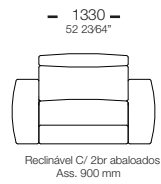

Mod. S/Br. Ass 900mm  
900 x 940 x 850mm

— 1100mm —  
51 316"

— 970mm —  
38 316"

Mod. C/1 Br. Ass. 900mm  
1100 x 970 x 850mm

— 1100mm —  
51 316"

— 940mm —  
37 184"

Mod. S/Br. Ass. 1100mm  
1100 x 940 x 850mm

— 1300mm —  
51 316"

— 970mm —  
38 316"

Mod. C/1 Br. Ass. 1100mm  
1300 x 970 x 850mm

— 1300mm —  
51 316"

— 970mm —  
38 316"

Poltrona  
1300 x 970 x 850mm

— 1100mm —  
43 516"

— 1630mm —  
64 184"

Cheise C/1 Br. Ass. 900  
1100 x 1630 x 850

—  
B E N N E

**B E N N E**

—  
L U X

L U X

—  
FINE

— F I N E

—  
L O U