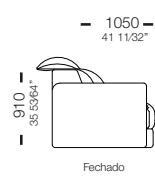

Mod. S/Br. Ass 900mm  
900 x 940 x 850mm

— 1100mm —  
51 316"

— 970mm —  
38 316"

Mod. C/1 Br. Ass. 900mm  
1100 x 970 x 850mm

— 1100mm —  
51 316"

— 940mm —  
37 184"

Mod. S/Br. Ass. 1100mm  
1100 x 940 x 850mm

— 1300mm —  
51 316"

— 970mm —  
38 316"

Mod. C/1 Br. Ass. 1100mm  
1300 x 970 x 850mm

— 1300mm —  
51 316"

— 970mm —  
38 316"

Poltrona  
1300 x 970 x 850mm

— 1100mm —  
43 516"

— 1630mm —  
64 184"

Cheise C/1 Br. Ass. 900  
1100 x 1630 x 850

—  
B E N N E

**B E N N E**

—  
L U X

L U X

—  
FINE

— F I N E

—  
L O U