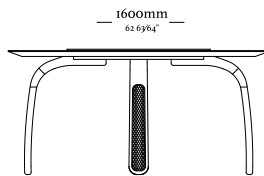

Mesa com diametro de 1400 mm

— 761mm —  
29 9/16"

Mesa com diametro de 1600 mm

— 770mm —  
30 3/8"

Mesa com diametro de 1600 mm e giratorio

---

D O R A

—  
D O R A

C R O N O S

— C R O N O S

— 2200mm —  
86 39 84"

— 1200mm —  
47 14"

— 750mm —  
29 17 3/8"

— 2500mm —  
98 27 64"

— 1200mm —  
47 14"

— 750mm —  
29 17 3/8"