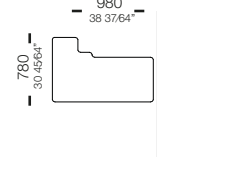

Mod. S/Br. Ass 900mm  
900 x 940 x 850mm

— 1100mm —  
51 316"

— 970mm —  
38 316"

Mod. C/1 Br. Ass. 900mm  
1100 x 970 x 850mm

— 1100mm —  
51 316"

— 940mm —  
37 184"

Mod. S/Br. Ass. 1100mm  
1100 x 940 x 850mm

— 1300mm —  
51 316"

— 970mm —  
38 316"

Mod. C/1 Br. Ass. 1100mm  
1300 x 970 x 850mm

— 1300mm —  
51 316"

— 970mm —  
38 316"

Poltrona  
1300 x 970 x 850mm

— 1100mm —  
43 516"

— 1630mm —  
64 184"

Cheise C/1 Br. Ass. 900  
1100 x 1630 x 850

—  
B E N N E

**B E N N E**

—  
L U X

L U X

—  
FINE

— F I N E

—  
L O U