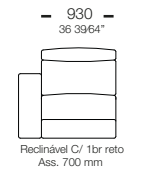

Mod. S/Br. Ass 900mm  
900 x 940 x 850mm

— 1100mm —  
51 316"

— 970mm —  
38 316"

Mod. C/1 Br. Ass. 900mm  
1100 x 970 x 850mm

— 1100mm —  
51 316"

— 940mm —  
37 184"

Mod. S/Br. Ass. 1100mm  
1100 x 940 x 850mm

— 1300mm —  
51 316"

— 970mm —  
38 316"

Mod. C/1 Br. Ass. 1100mm  
1300 x 970 x 850mm

— 1300mm —  
51 316"

— 970mm —  
38 316"

Poltrona  
1300 x 970 x 850mm

— 1100mm —  
43 516"

— 1630mm —  
64 184"

Cheise C/1 Br. Ass. 900  
1100 x 1630 x 850

—  
B E N N E

**B E N N E**

—  
L U X

L U X

—  
FINE

— F I N E

—  
L O U