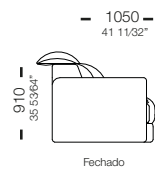

Mod. S/Br. Ass 900mm  
900 x 940 x 850mm

— 1100mm —  
51 316"

— 970mm —  
38 316"

Mod. C/1 Br. Ass. 900mm  
1100 x 970 x 850mm

— 1100mm —  
51 316"

— 940mm —  
37 184"

Mod. S/Br. Ass. 1100mm  
1100 x 940 x 850mm

— 1300mm —  
51 316"

— 970mm —  
38 316"

Mod. C/1 Br. Ass. 1100mm  
1300 x 970 x 850mm

— 1300mm —  
51 316"

— 970mm —  
38 316"

Poltrona  
1300 x 970 x 850mm

— 1100mm —  
43 516"

— 1630mm —  
64 184"

Cheise C/1 Br. Ass. 900  
1100 x 1630 x 850

—  
B E N N E

**B E N N E**

—  
L U X

L U X

—  
FINE

— F I N E

—  
L O U